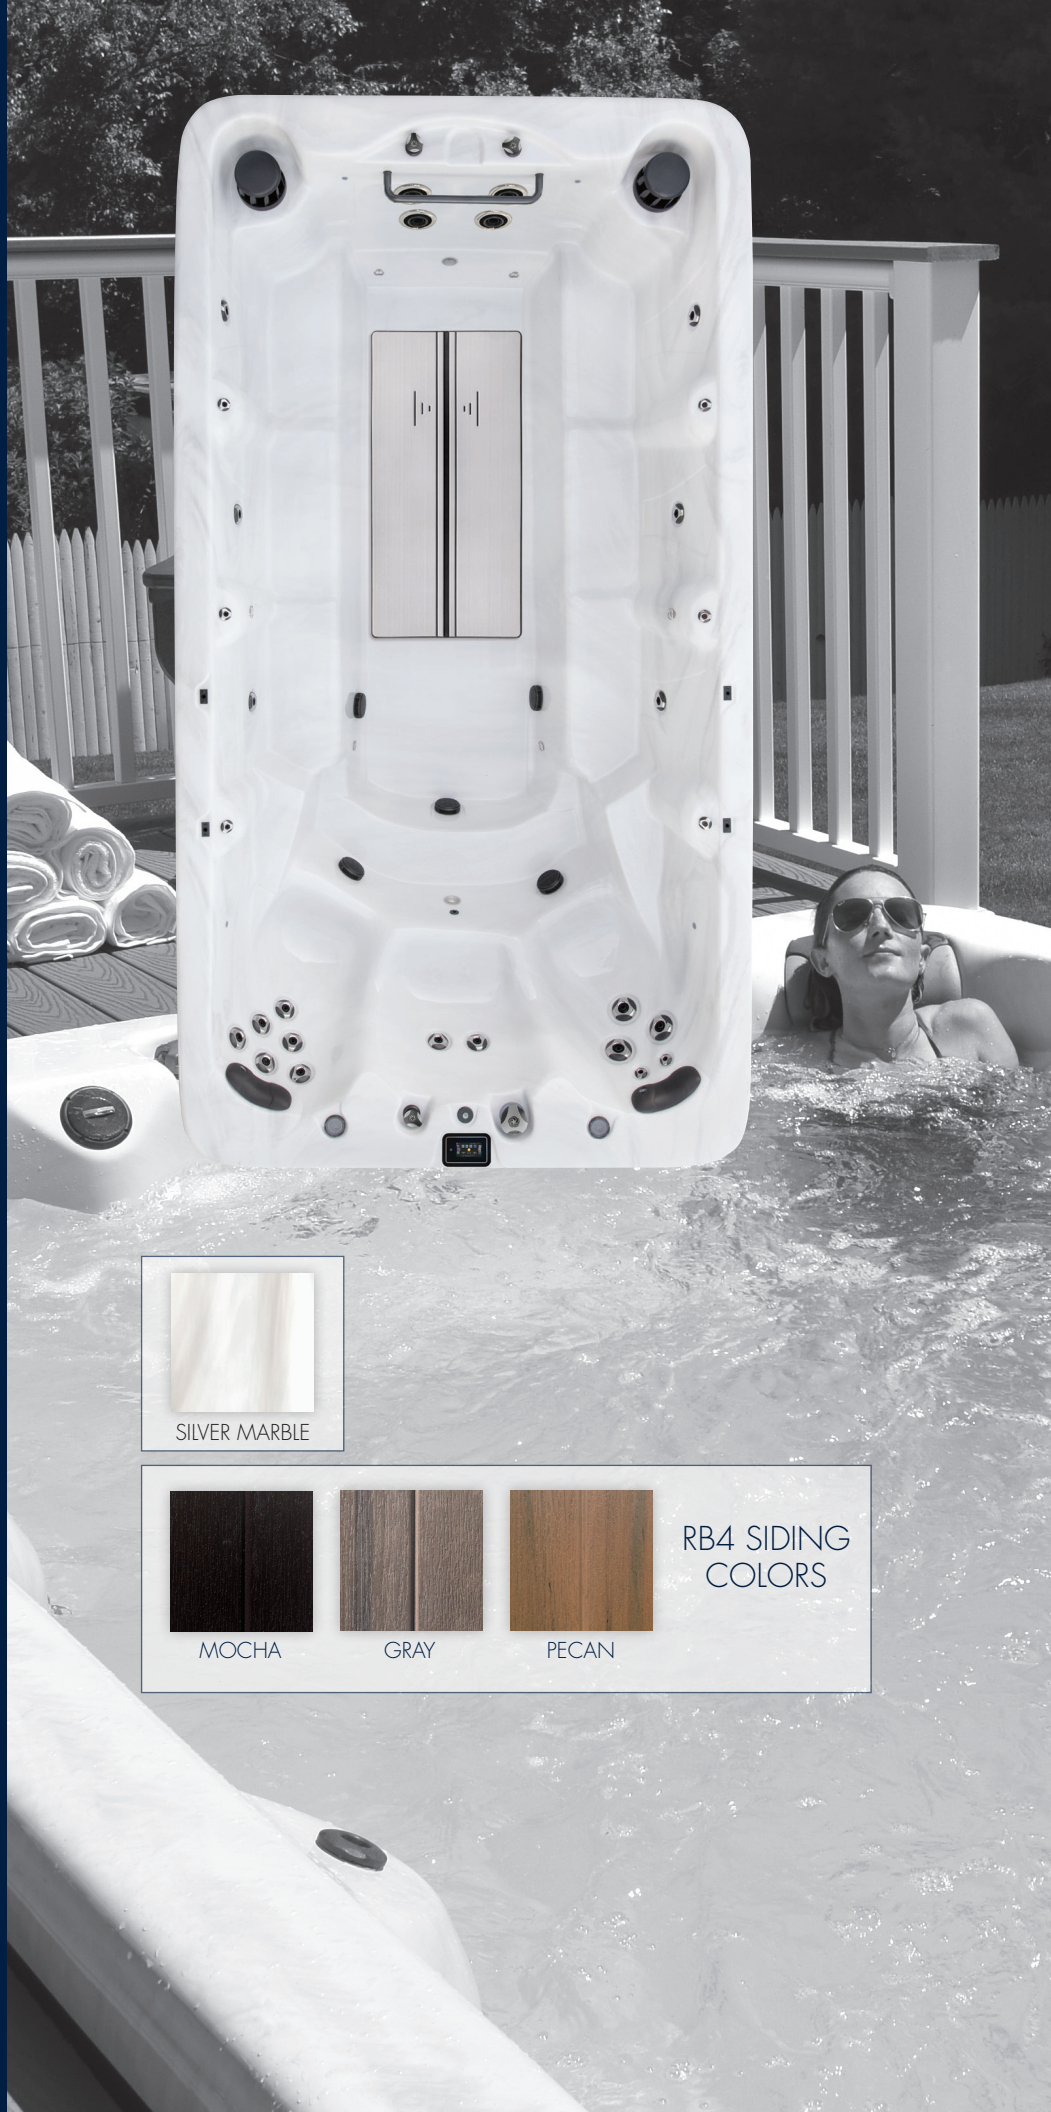

MOCHA

GRAY

PECAN

RB4 SIDING
COLORS

PowerPool™ RB4

Length in/cm	168" / 427 cm
Width in/cm	90" / 228 cm
Height in/cm	50" / 127 cm
Weight (empty)	3,000 lbs / 1,361 kg
Weight (full)	14,000 lbs / 6,350 kg
Water Capacity (gal/liters)	1,325 gal / 5,016 L
Seats	3
Depth in/cm	47" / 119 cm
Illuminated Drink Holders	2
Grab Bar	1
Steel Substructure	Yes
Northern Exposure®	Yes
Prog. Filter Cycles	Yes
3.5" Underwater Light	Yes
LED Illuminated swim lane	Yes
Pump 1	3.0Hp/6.0bHp 2Sp
Pump 2	3.0Hp/6.0bHp 2Sp
Pump 1 (Export)	3.0Hp/6.0bHp 2Sp
Pump 2 (Export)	3.0Hp/6.0bHp 2Sp

Elct Req.	240V/40A/60A
Export	230V, 50Hz, 1x25A
Head Cushions	2
Digital Color Optics	Yes
Status Indicator Light	Yes
Turbo Swim Jets	4
Hydrotherapy Jets	19
Aurora Cascade Jets	6
Stainless Steel Jets	Yes

Options

- Bluetooth Music System
- CleanZone®
- CleanZone® Ultra (Dual Sanitization System)
- Exercise Kit
- Pneumatic Power Oars
- Swim Tether

Note: Specifications are subject to change without prior notice. See retailer for current specifications.